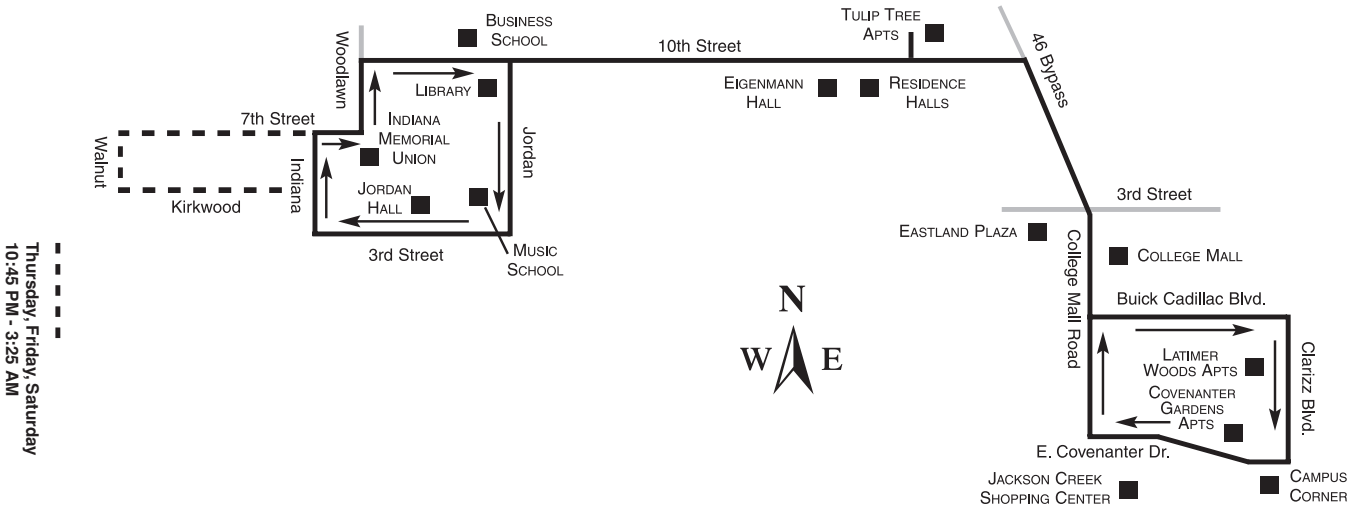

SHADED AREA DOES NOT OPERATE ON SATURDAYS
**DOES NOT OPERATE ON SUNDAYS

9 ROUTE MAP

Fare Information

(Fares are subject to change)
(Exact fare required – no change given)

- Regular Fare\$1.00
- Currently enrolled IU students ride BT prepaid upon presentation of their valid student identification card.
- Monthly Passes.....\$30.00
- Semi Annual Passes.....\$150.00
- Ten Ride Tickets (Sheet of 10).....\$10.00
- All Passes and Ten Ride Ticket sheets are non-transferable and non-refundable. Bloomington Transit assumes no responsibility for lost or stolen passes.
- Monthly Passes are available at the Bloomington Transit offices at 130 W. Grimes Lane or at BT's downtown transfer facility at 4th and Washington Streets.
- Transfer To/From Other BT Routes, Transfer To/From Rural TransitFREE
- Transfers are only issued to customers who pay a fare or board with a Bloomington Transit paid pass. Transfers are only issued at the time of boarding.