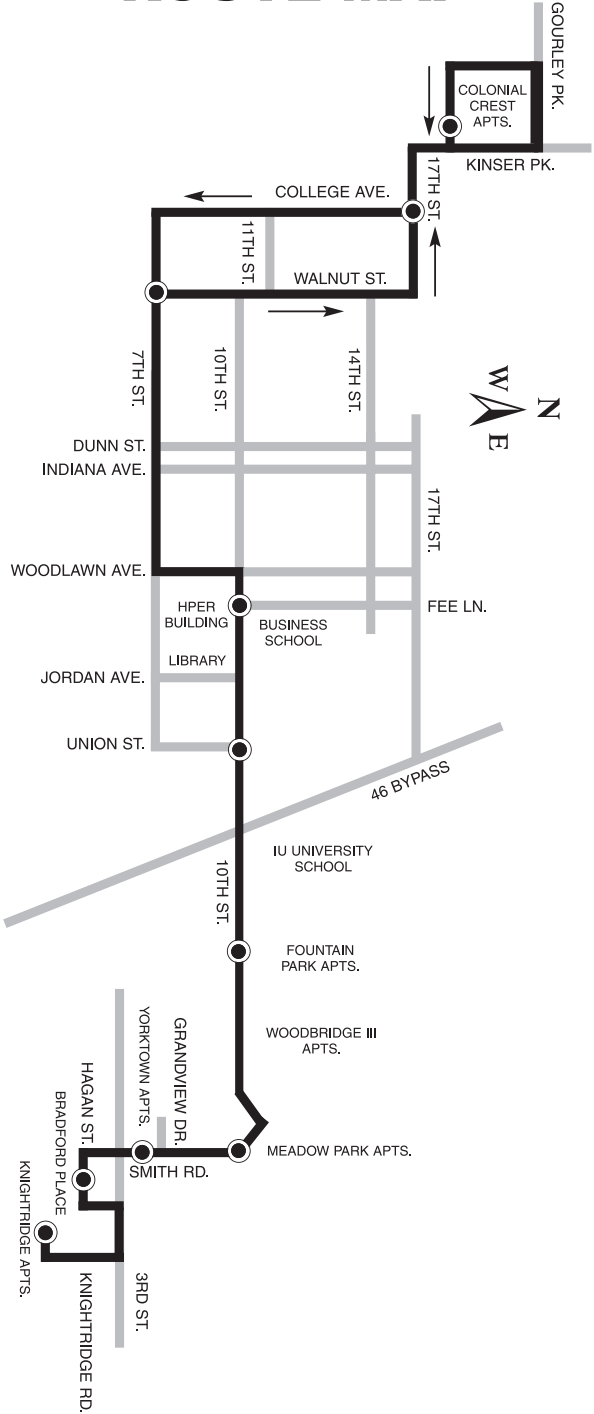

www.bloomingtontransit.com

Bloomington Transit

6 CAMPUS SHUTTLE ROUTE MAP

Route 6 Campus Shuttle • Monday-Friday • Eastbound

COLONIAL CREST / MAIN LIBRARY / KNIGHTRIDGE APTS.

	COLONIAL CREST	SMALLWOOD APTS	INDIANA MEM UNION	MAIN LIBRARY	EIGNMAN HALL	FOUNTAIN PARK	MEADOW PARK APTS	BRADFORD PLACE	KNGTRDG APTS
6 EAST Mon thru Fri	8:04 AM	8:08 AM	8:12 AM	8:15 AM	8:17 AM	8:20 AM	8:22 AM	8:25 AM	8:30 AM
	8:34 AM	8:38 AM	8:42 AM	8:45 AM	8:47 AM	8:50 AM	8:52 AM	8:55 AM	9:00 AM
	9:04 AM	9:08 AM	9:12 AM	9:15 AM	9:17 AM	9:20 AM	9:22 AM	9:25 AM	9:30 AM
	9:34 AM	9:38 AM	9:42 AM	9:45 AM	9:47 AM	9:50 AM	9:52 AM	9:55 AM	10:00 AM
	10:04 AM	10:08 AM	10:12 AM	10:15 AM	10:17 AM	10:20 AM	10:22 AM	10:25 AM	10:30 AM
	10:34 AM	10:38 AM	10:42 AM	10:45 AM	10:47 AM	10:50 AM	10:52 AM	10:55 AM	11:00 AM
	11:04 AM	11:08 AM	11:12 AM	11:15 AM	11:17 AM	11:20 AM	11:22 AM	11:25 AM	11:30 AM
	11:34 AM	11:38 AM	11:42 AM	11:45 AM	11:47 AM	11:50 AM	11:52 AM	11:55 AM	12:00 PM
	12:04 PM	12:08 PM	12:12 PM	12:15 PM	12:17 PM	12:20 PM	12:22 PM	12:25 PM	12:30 PM
	12:34 PM	12:38 PM	12:42 PM	12:45 PM	12:47 PM	12:50 PM	12:52 PM	12:55 PM	1:00 PM
	1:04 PM	1:08 PM	1:12 PM	1:15 PM	1:17 PM	1:20 PM	1:22 PM	1:25 PM	1:30 PM
	1:34 PM	1:38 PM	1:42 PM	1:45 PM	1:47 PM	1:50 PM	1:52 PM	1:55 PM	2:00 PM
	2:04 PM	2:08 PM	2:12 PM	2:15 PM	2:17 PM	2:20 PM	2:22 PM	2:25 PM	2:30 PM
	2:34 PM	2:38 PM	2:42 PM	2:45 PM	2:47 PM	2:50 PM	2:52 PM	2:55 PM	3:00 PM
	3:04 PM	3:08 PM	3:12 PM	3:15 PM	3:17 PM	3:20 PM	3:22 PM	3:25 PM	3:30 PM
	3:34 PM	3:38 PM	3:42 PM	3:45 PM	3:47 PM	3:50 PM	3:52 PM	3:55 PM	4:00 PM
	4:04 PM	4:08 PM	4:12 PM	4:15 PM	4:17 PM	4:20 PM	4:22 PM	4:25 PM	4:30 PM
	4:34 PM	4:38 PM	4:42 PM	4:45 PM	4:47 PM	4:50 PM	4:52 PM	4:55 PM	5:00 PM
	5:04 PM	5:08 PM	5:12 PM	5:15 PM	5:17 PM	5:20 PM	5:22 PM	5:25 PM	5:30 PM
	6:04 PM	6:08 PM	6:12 PM	6:15 PM	6:17 PM	6:20 PM	6:22 PM	6:25 PM	6:30 PM
	7:04 PM	7:08 PM	7:12 PM	7:15 PM	7:17 PM	7:20 PM	7:22 PM	7:25 PM	7:30 PM