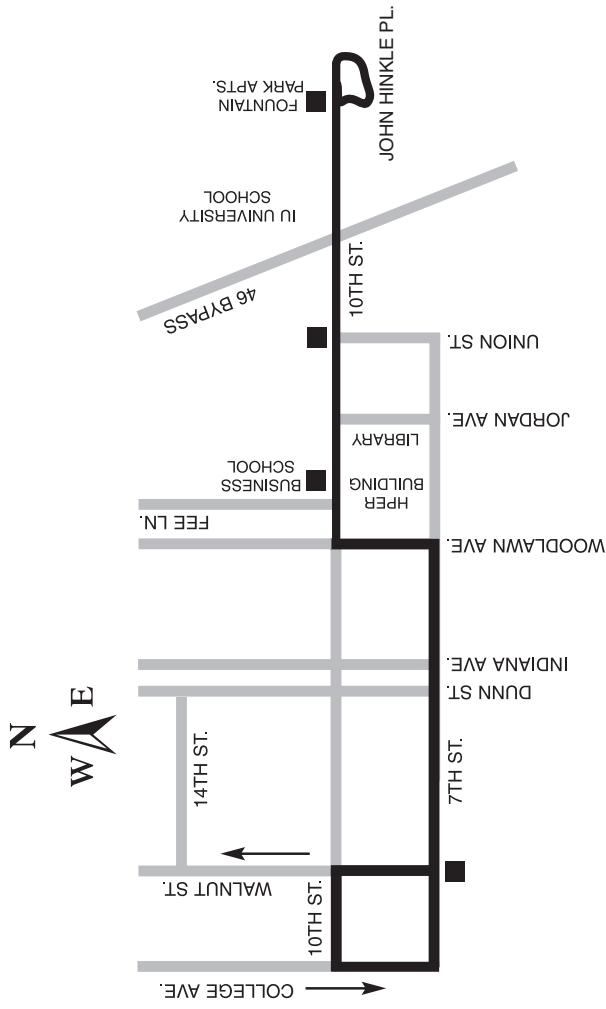

6 LIMITED
The 6 Limited runs a shorter portion of the 6 Route: between Smallwood and Fountain Park apartments. Passengers wanting to travel beyond these points should catch the Route 6 Campus Shuttle.