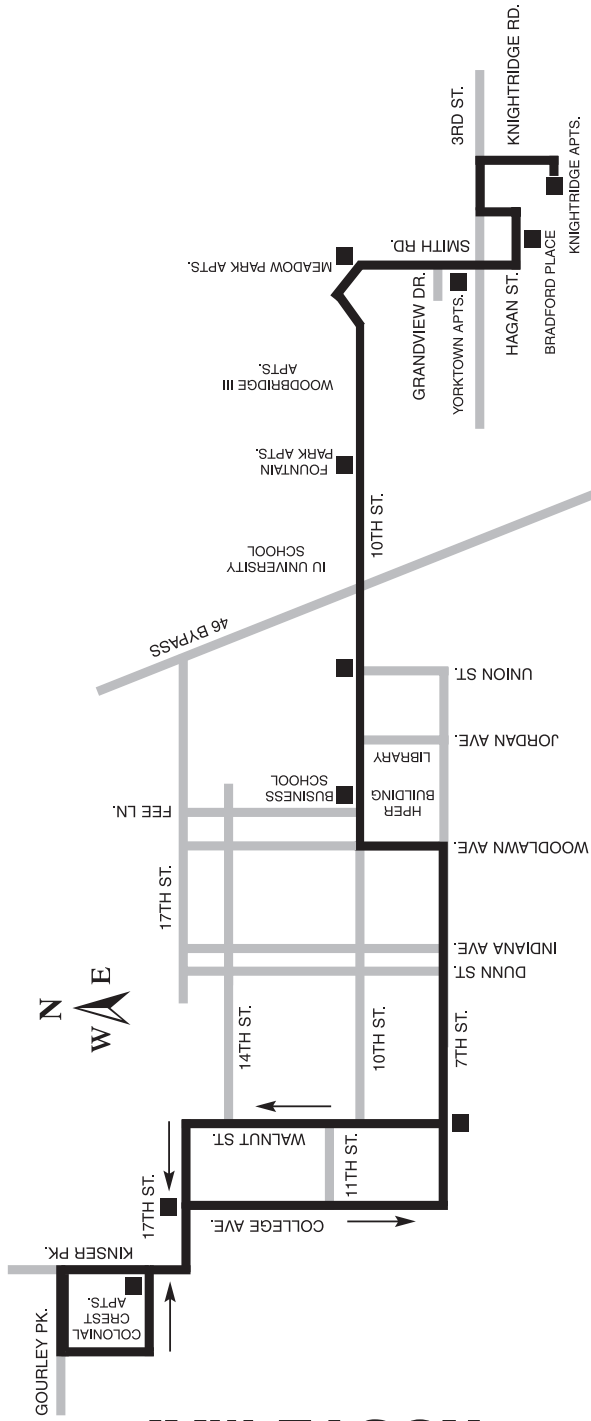

6 CAMPUS SHUTTLE ROUTE MAP

Fare Information

(Fares are subject to change)
(Exact fare required – no change given)

Regular Fare $1.00

Currently enrolled IU students ride BT prepaid upon presentation of their valid student identification card.

Monthly Passes.....$30.00

Semi Annual Passes.....$150.00

Ten Ride Tickets (Sheet of 10).....$10.00

All Passes and Ten Ride Ticket sheets are non-transferable and non-refundable. Bloomington Transit assumes no responsibility for lost or stolen passes.

Monthly Passes are available at the Bloomington Transit offices at 130 W. Grimes Lane or at BT's downtown transfer facility at 4th and Washington Streets.

Transfer To/From Other BT Routes,
Transfer To/From Rural Transit .....FREE

Transfers are only issued to customers who pay a fare or board with a Bloomington Transit paid pass. Transfers are only issued at the time of boarding.

Special Fares

Special fares are offered to senior citizens, students enrolled in grades K-12, persons with disabilities receiving Social Security Income or Supplemental Security Disability Income, Medicare, or who submit a completed BT Reduced Fare application verified by a doctor or approved agency.

Payment by special fare requires presentation of a BT picture ID or student ID card to the bus driver. Any patron not presenting an ID card will be required to pay the regular fare. No refunds will be given. ID cards are available by contacting the Bloomington Transit office, 130 W. Grimes Lane, Bloomington. (812) 336-RIDE or (812) 330-7853 (TDD).

Senior Citizens (60 and over),
Children (K-12),
Persons with Disabilities.....$ .50
Children 4 and Under (with supervision).....FREE
Reduced Fare Monthly Pass $15.00
Reduced Fare Ten Ride Tickets
(Sheet of 10).....$5.00
BT Access-Certified Persons Who Ride Fixed Route
Service Ride Free (BT issued ID card required) .....FREE

All Passes and Ten Ride Ticket sheets are non-transferable and non-refundable. Bloomington Transit assumes no responsibility for lost or stolen passes.

Schedule times subject to change without notice. BT is not responsible for delays caused by traffic conditions, street closing for repairs, accidents, or weather conditions which are beyond our control.

Schedules on audio cassette and large print are available.
For further information call 336-RIDE.
BT BUSES DO NOT OPERATE New Year's Day, Memorial Day, July 4th, Thanksgiving Day and Christmas Day.

6
Campus Shuttle

6
Limited

Effective 8/31/09

FREE TAKE ONE
336-RIDE
www.bloomingtontransit.com

Bloomington Transit