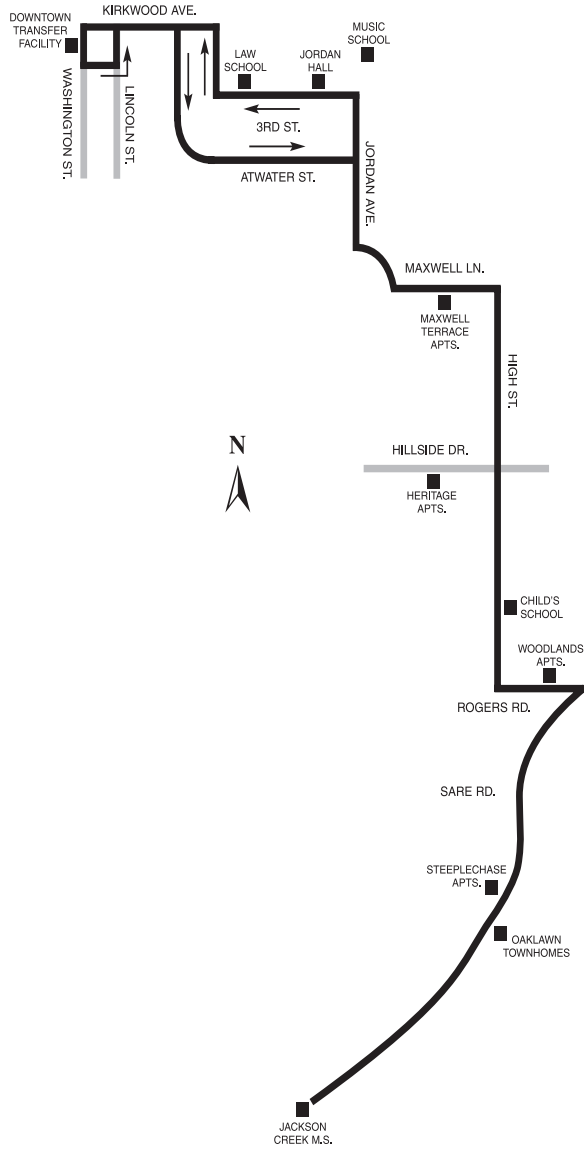

Effective 8/31/09

BT

**FREE
TAKE ONE**

336-RIDE

www.bloomingtontransit.com

Bloomington Transit

5 SARE RD. ROUTE MAP

5 Sare Road Weekday & Saturday Schedule