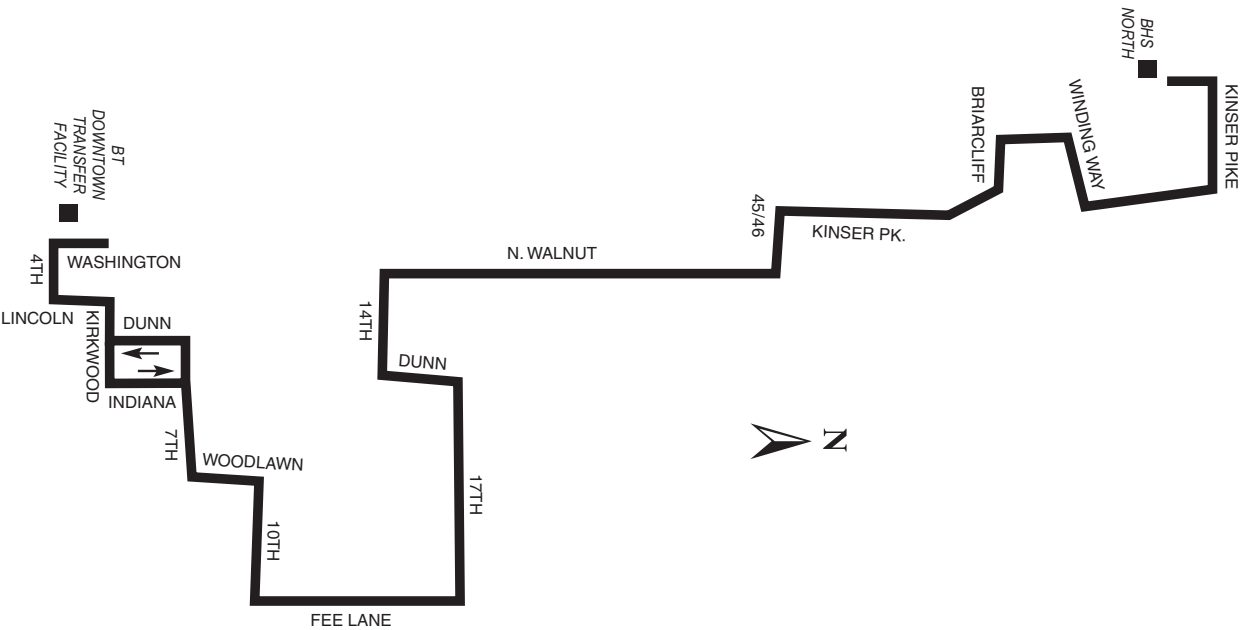

1 FEE LANE/ BHS NORTH ROUTE MAP

Fare Information

(Fares are subject to change)
(Exact fare required – no change given)

Regular Fare	\$1.00
Currently enrolled IU students ride BT prepaid upon presentation of their valid student identification card.	
Monthly Passes.....	\$30.00
Semi Annual Passes.....	\$150.00
Ten Ride Tickets (Sheet of 10).....	\$10.00
All Passes and Ten Ride Ticket sheets are non-transferable and non-refundable. Bloomington Transit assumes no responsibility for lost or stolen passes.	
Monthly Passes are available at the Bloomington Transit offices at 130 W. Grimes Lane or at BT's downtown transfer facility at 4th and Washington Streets.	
Transfer To/From Other BT Routes.....	FREE
Transfer To/From Rural Transit	FREE
Transfers are only issued to customers who pay a fare or board with a Bloomington Transit paid pass. Transfers are only issued at the time of boarding.	